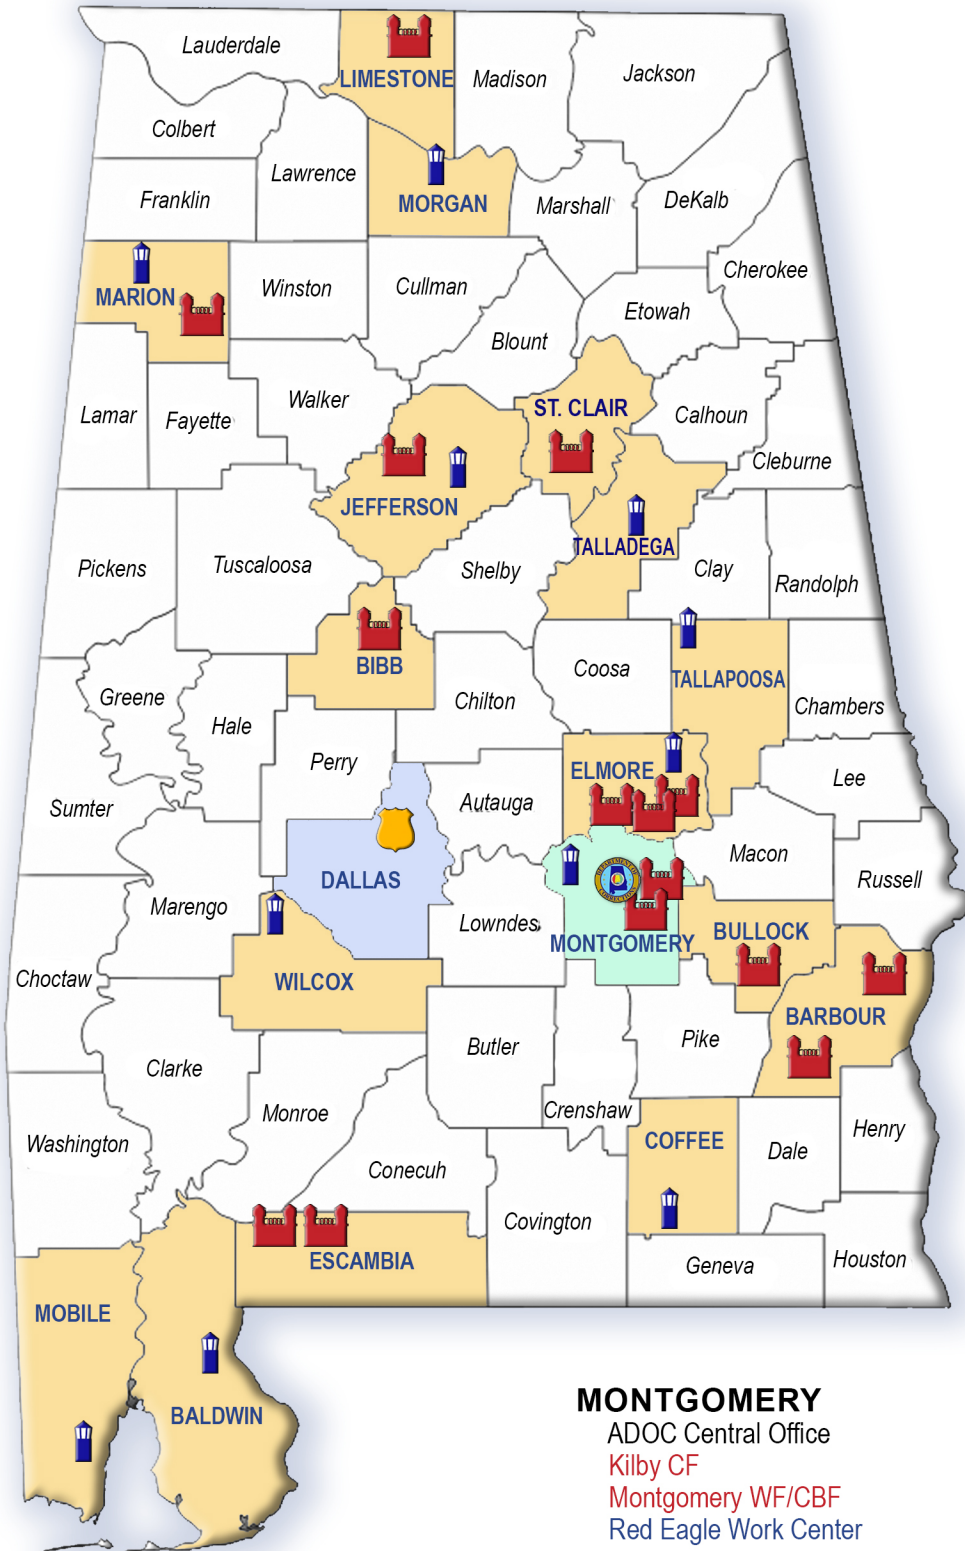

Facilities Map

LEGEND

-  **Major Correctional Facilities**
-  **Community Based Facilities (CBF)**
-  **Alabama Correctional Academy**
-  **Central Office**

- Bullock**
Bullock CF
- Coffee**
Elba CBF
- Dallas**
Alabama Correctional Academy
- Elmore**
Elmore CF
Staton CF
Julia Tutwiler WF / Annex
Frank Lee CBF
- Escambia**
G.K. Fountain CF
William C. Holman CF
- Jefferson**
Birmingham WF/CBF
William E. Donaldson CF
- Limestone**
Limestone CF
- Marion**
Hamilton A&I
Hamilton CBF
- Mobile**
Mobile CBF
- Morgan**
North Alabama CBF
- St. Clair**
St. Clair CF
- Talladega**
Childersburg CBF
- Tallapoosa**
Alex City CBF
- Wilcox**
Camden CBF

KEY

- CF – Correctional Facility
- CBF – Community Based Facility
- WF – Women’s Facility
- A&I – Aged & Infirmid

- MONTGOMERY**
ADOC Central Office
Kilby CF
Montgomery WF/CBF
Red Eagle Work Center

- Baldwin**
Loxley CBF
- Barbour**
Easterling CF
Ventress CF
- Bibb**
Bibb CF